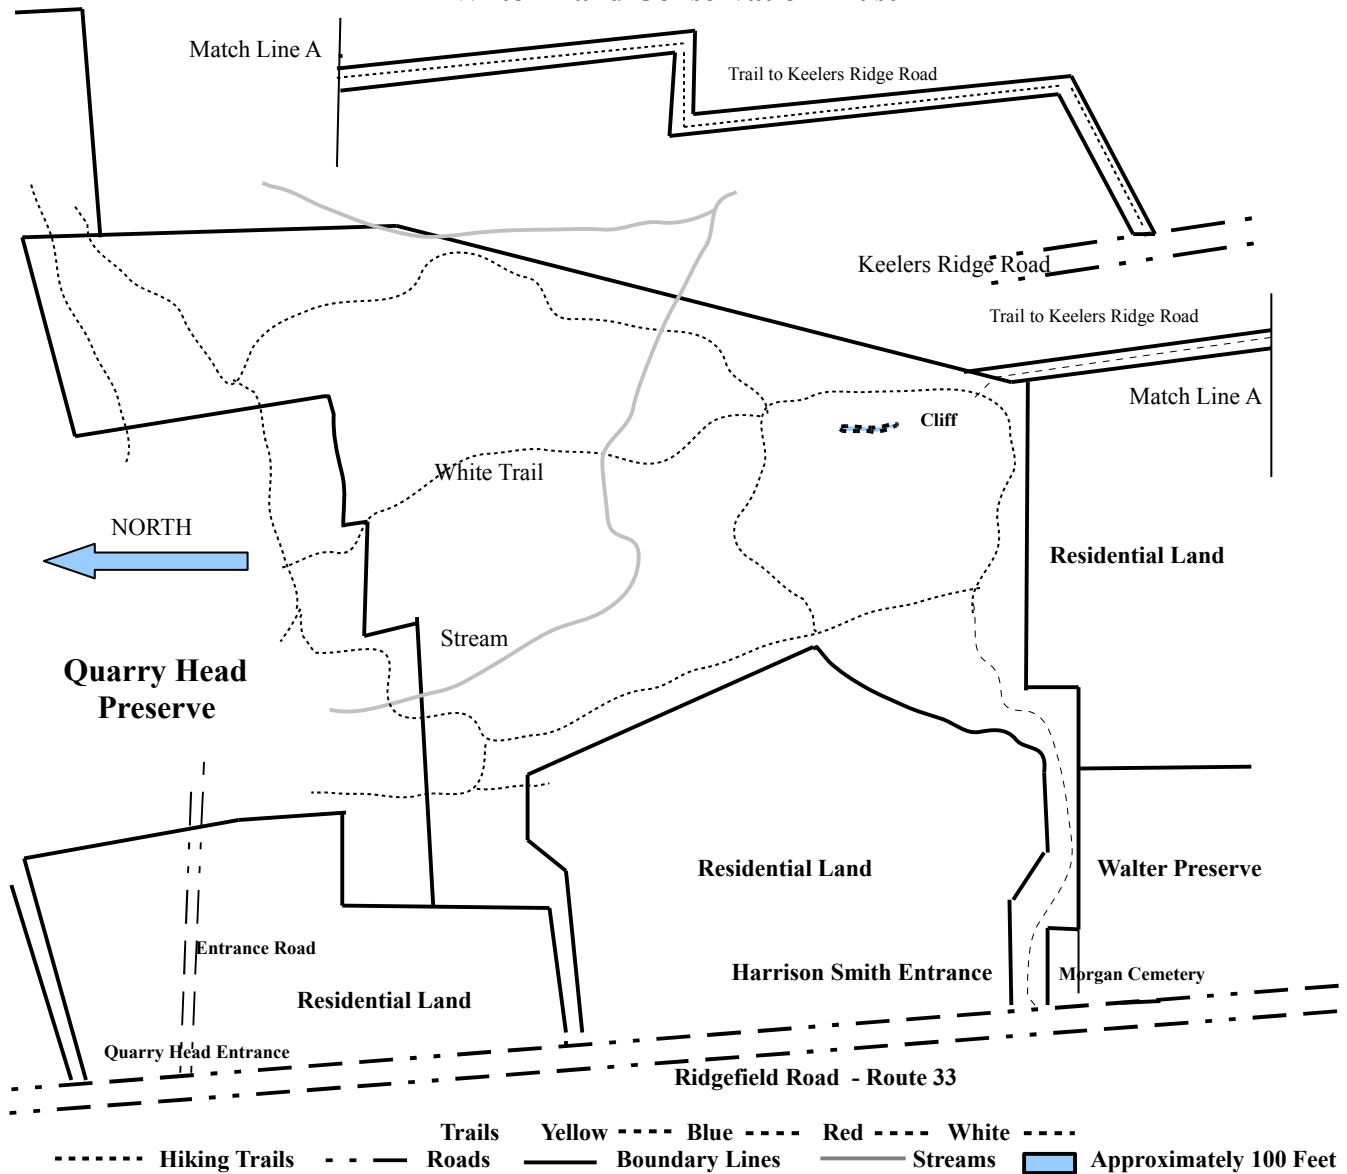

HARRISON SMITH PRESERVE

Wilton Land Conservation Trust

Landmarks, Directions and Distances are Approximate.

Total area of Harrison Smith Preserve is 26 Acres.